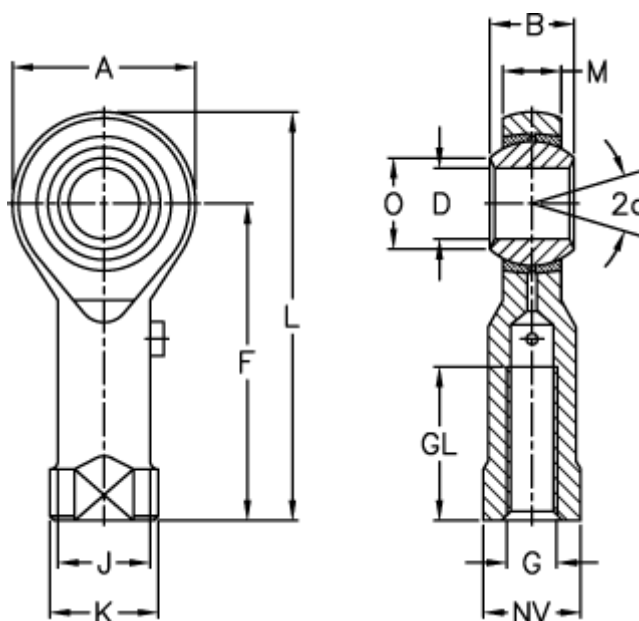

Article number: 54301418

Description: LDK Rod end PHS 18L  
Threaded left

## Measures

A	= 42	J	= 25.0
a (degrees)	= 15	K	= 31
B	= 23	L	= 92
D	= 18	M	= 16.50
Dynamic load C (kN)	= 19.5	NV	= 27
F	= 71	O	= 21.80
g	= M18x1,5	Static load C0 (kN)	= 43.0
GL	= 36	Weight (g)	= 295.0